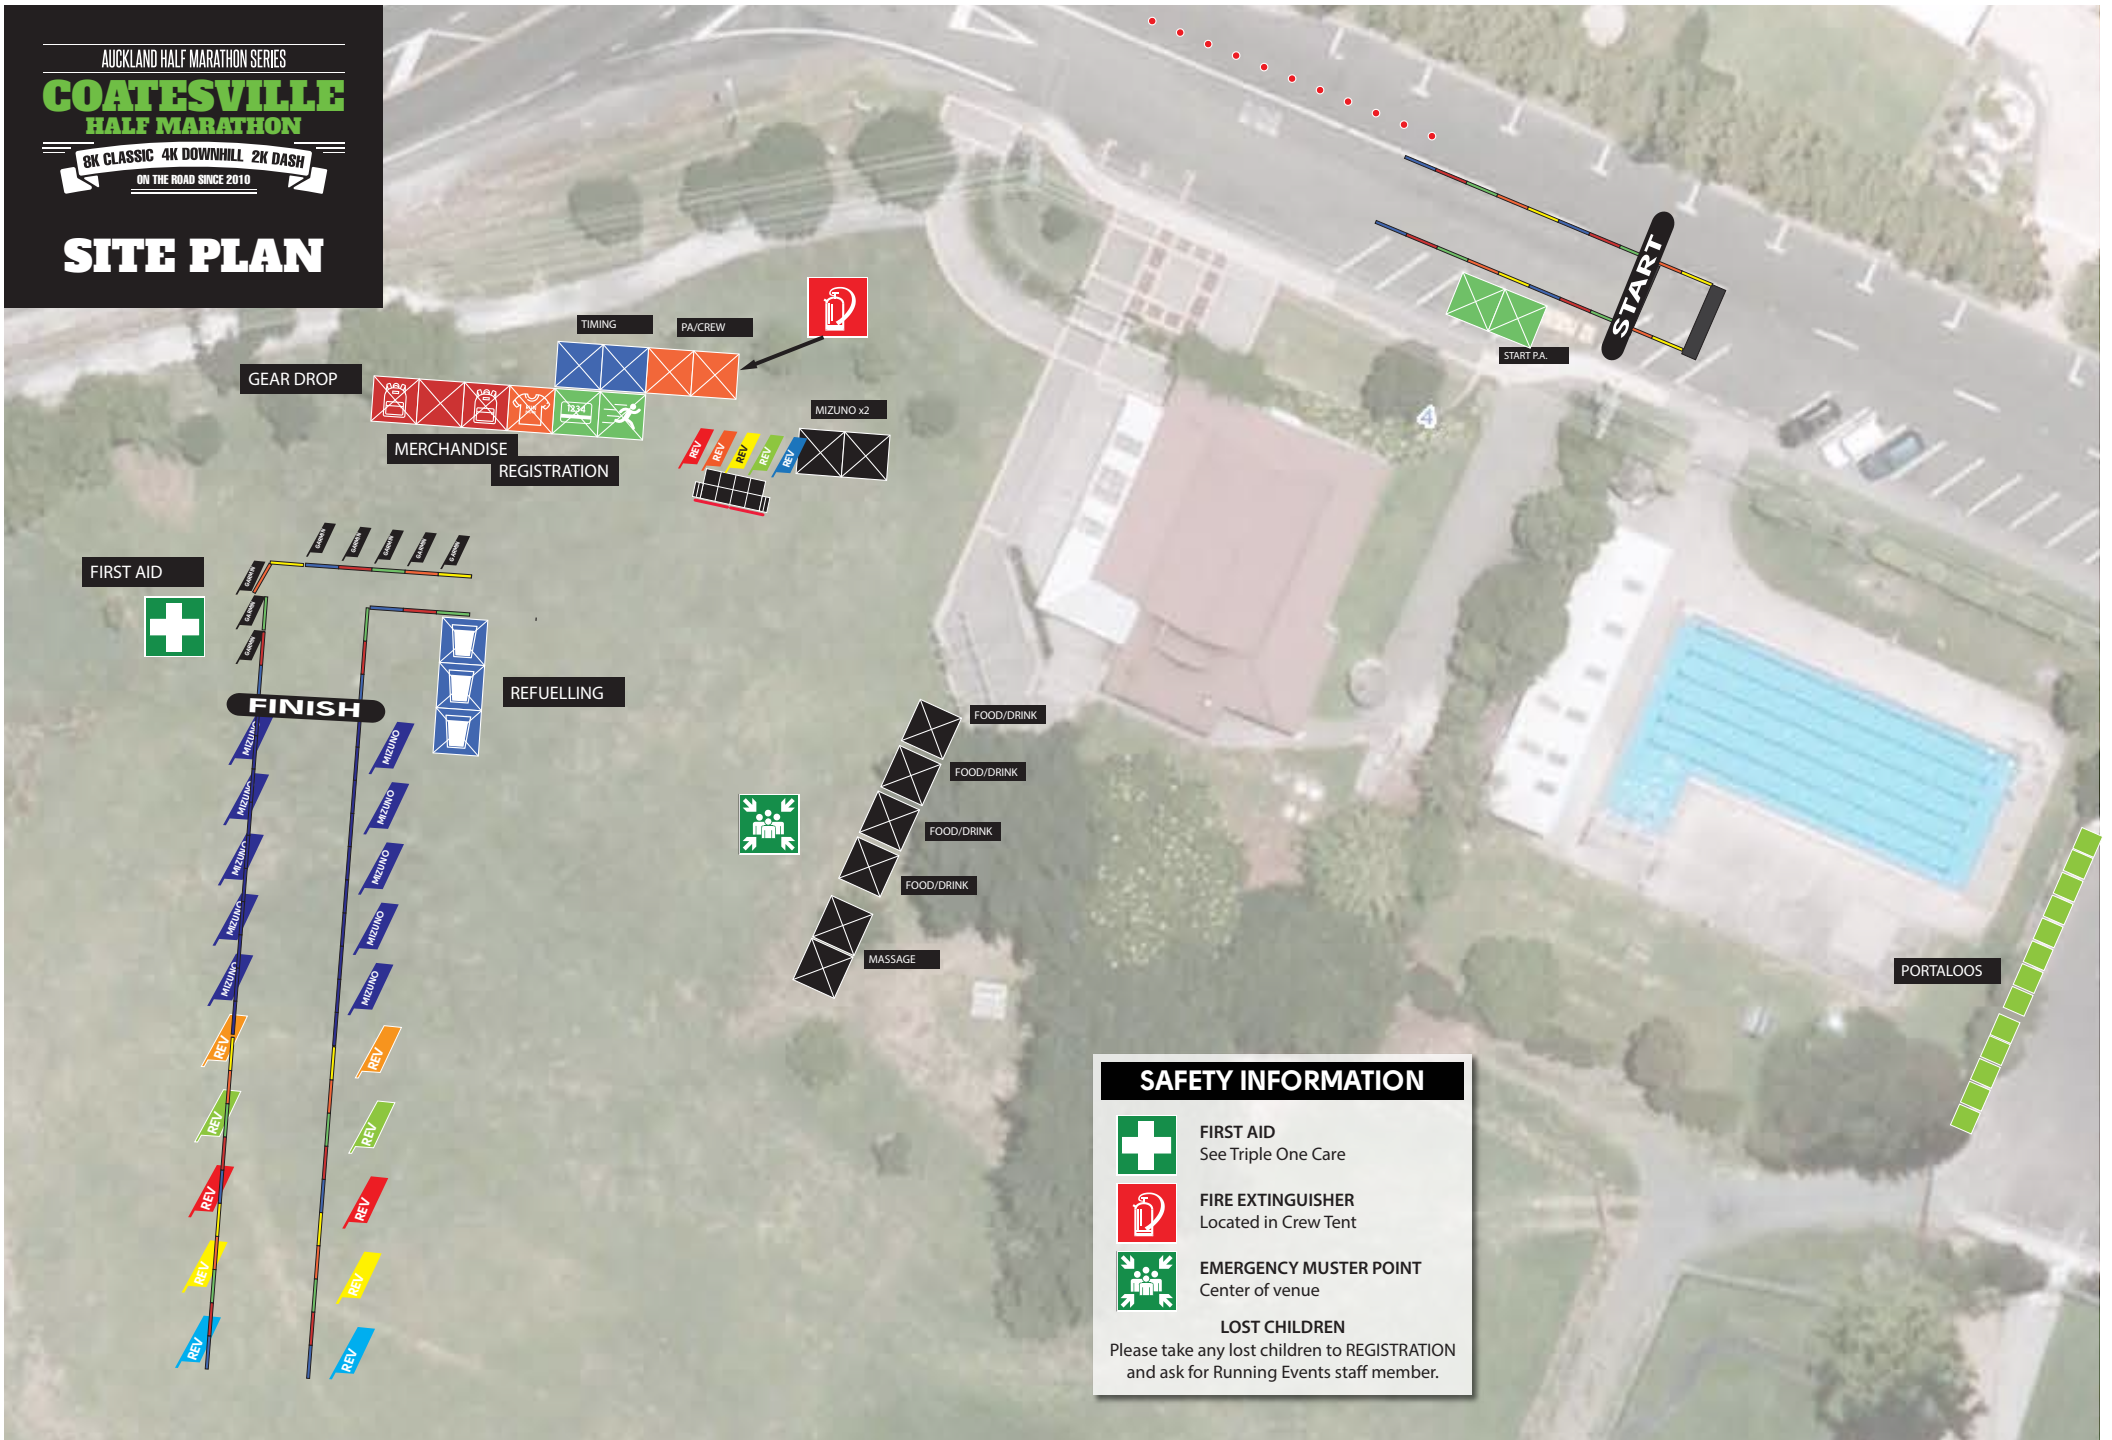

AUCKLAND HALF MARATHON SERIES
COATESVILLE
HALF MARATHON

8K CLASSIC 4K DOWNHILL 2K DASH
 ON THE ROAD SINCE 2010

SITE PLAN

SAFETY INFORMATION

-  **FIRST AID**
See Triple One Care
-  **FIRE EXTINGUISHER**
Located in Crew Tent
-  **EMERGENCY MUSTER POINT**
Center of venue
- LOST CHILDREN**
Please take any lost children to REGISTRATION and ask for Running Events staff member.