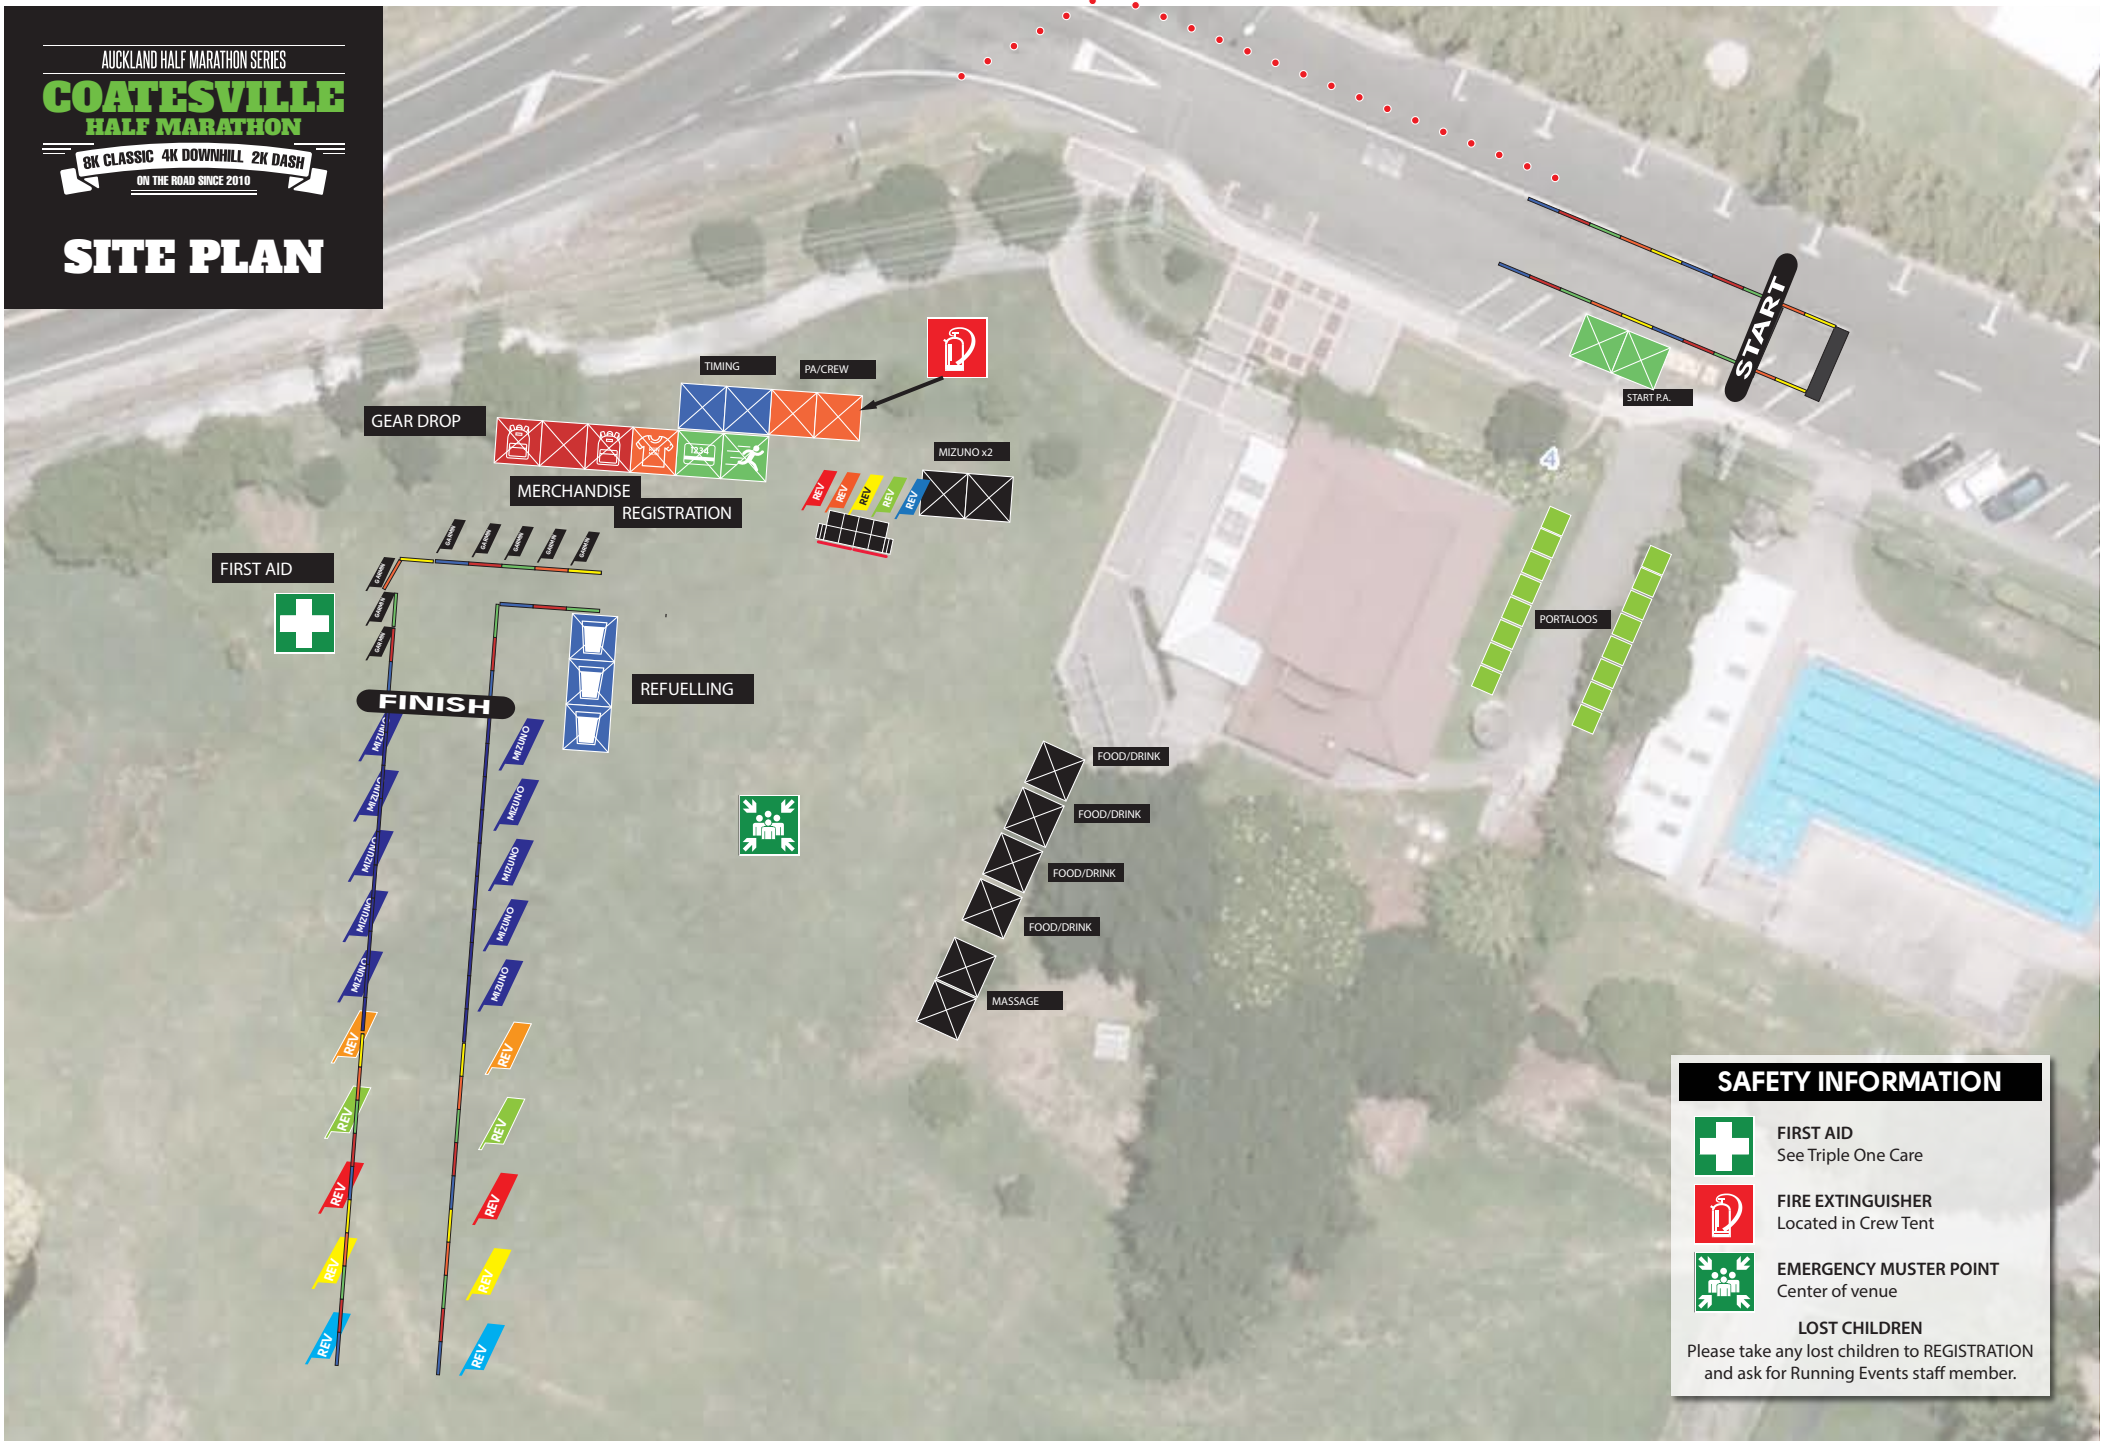

AUCKLAND HALF MARATHON SERIES
**COATESVILLE
 HALF MARATHON**

8K CLASSIC 4K DOWNHILL 2K DASH
 ON THE ROAD SINCE 2010

SITE PLAN

SAFETY INFORMATION

-  **FIRST AID**
See Triple One Care
-  **FIRE EXTINGUISHER**
Located in Crew Tent
-  **EMERGENCY MUSTER POINT**
Center of venue
- LOST CHILDREN**
Please take any lost children to REGISTRATION and ask for Running Events staff member.