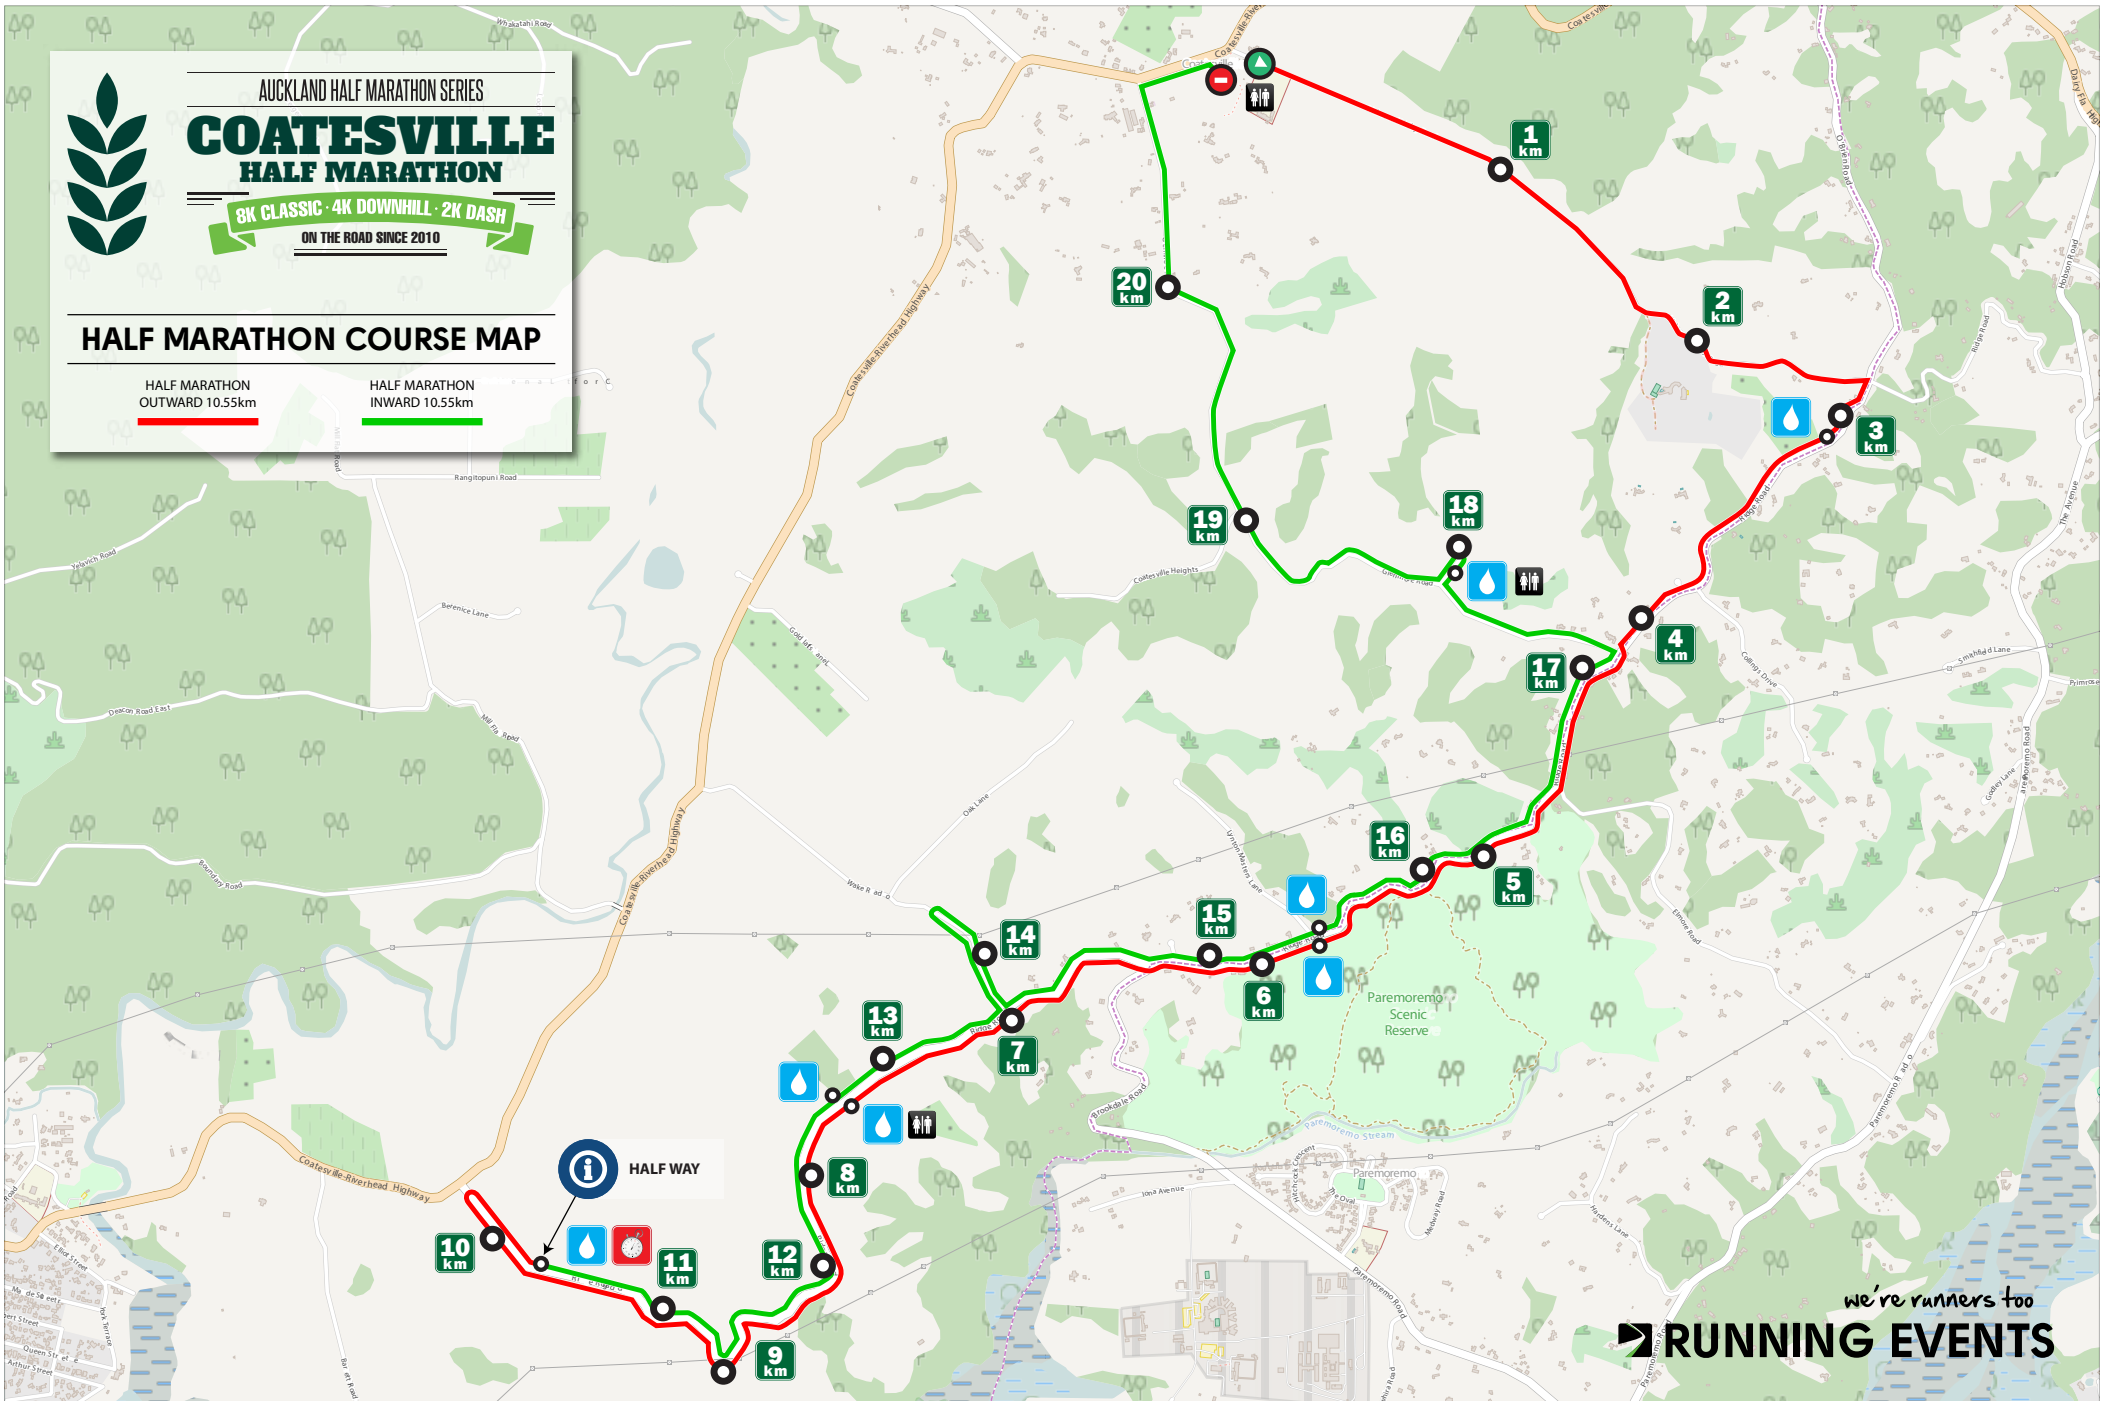

# COATESVILLE HALF MARATHON

8K CLASSIC · 4K DOWNHILL · 2K DASH

ON THE ROAD SINCE 2010

## HALF MARATHON COURSE MAP

HALF MARATHON  
OUTWARD 10.55km

HALF MARATHON  
INWARD 10.55km

we're runners too  
**▶ RUNNING EVENTS**