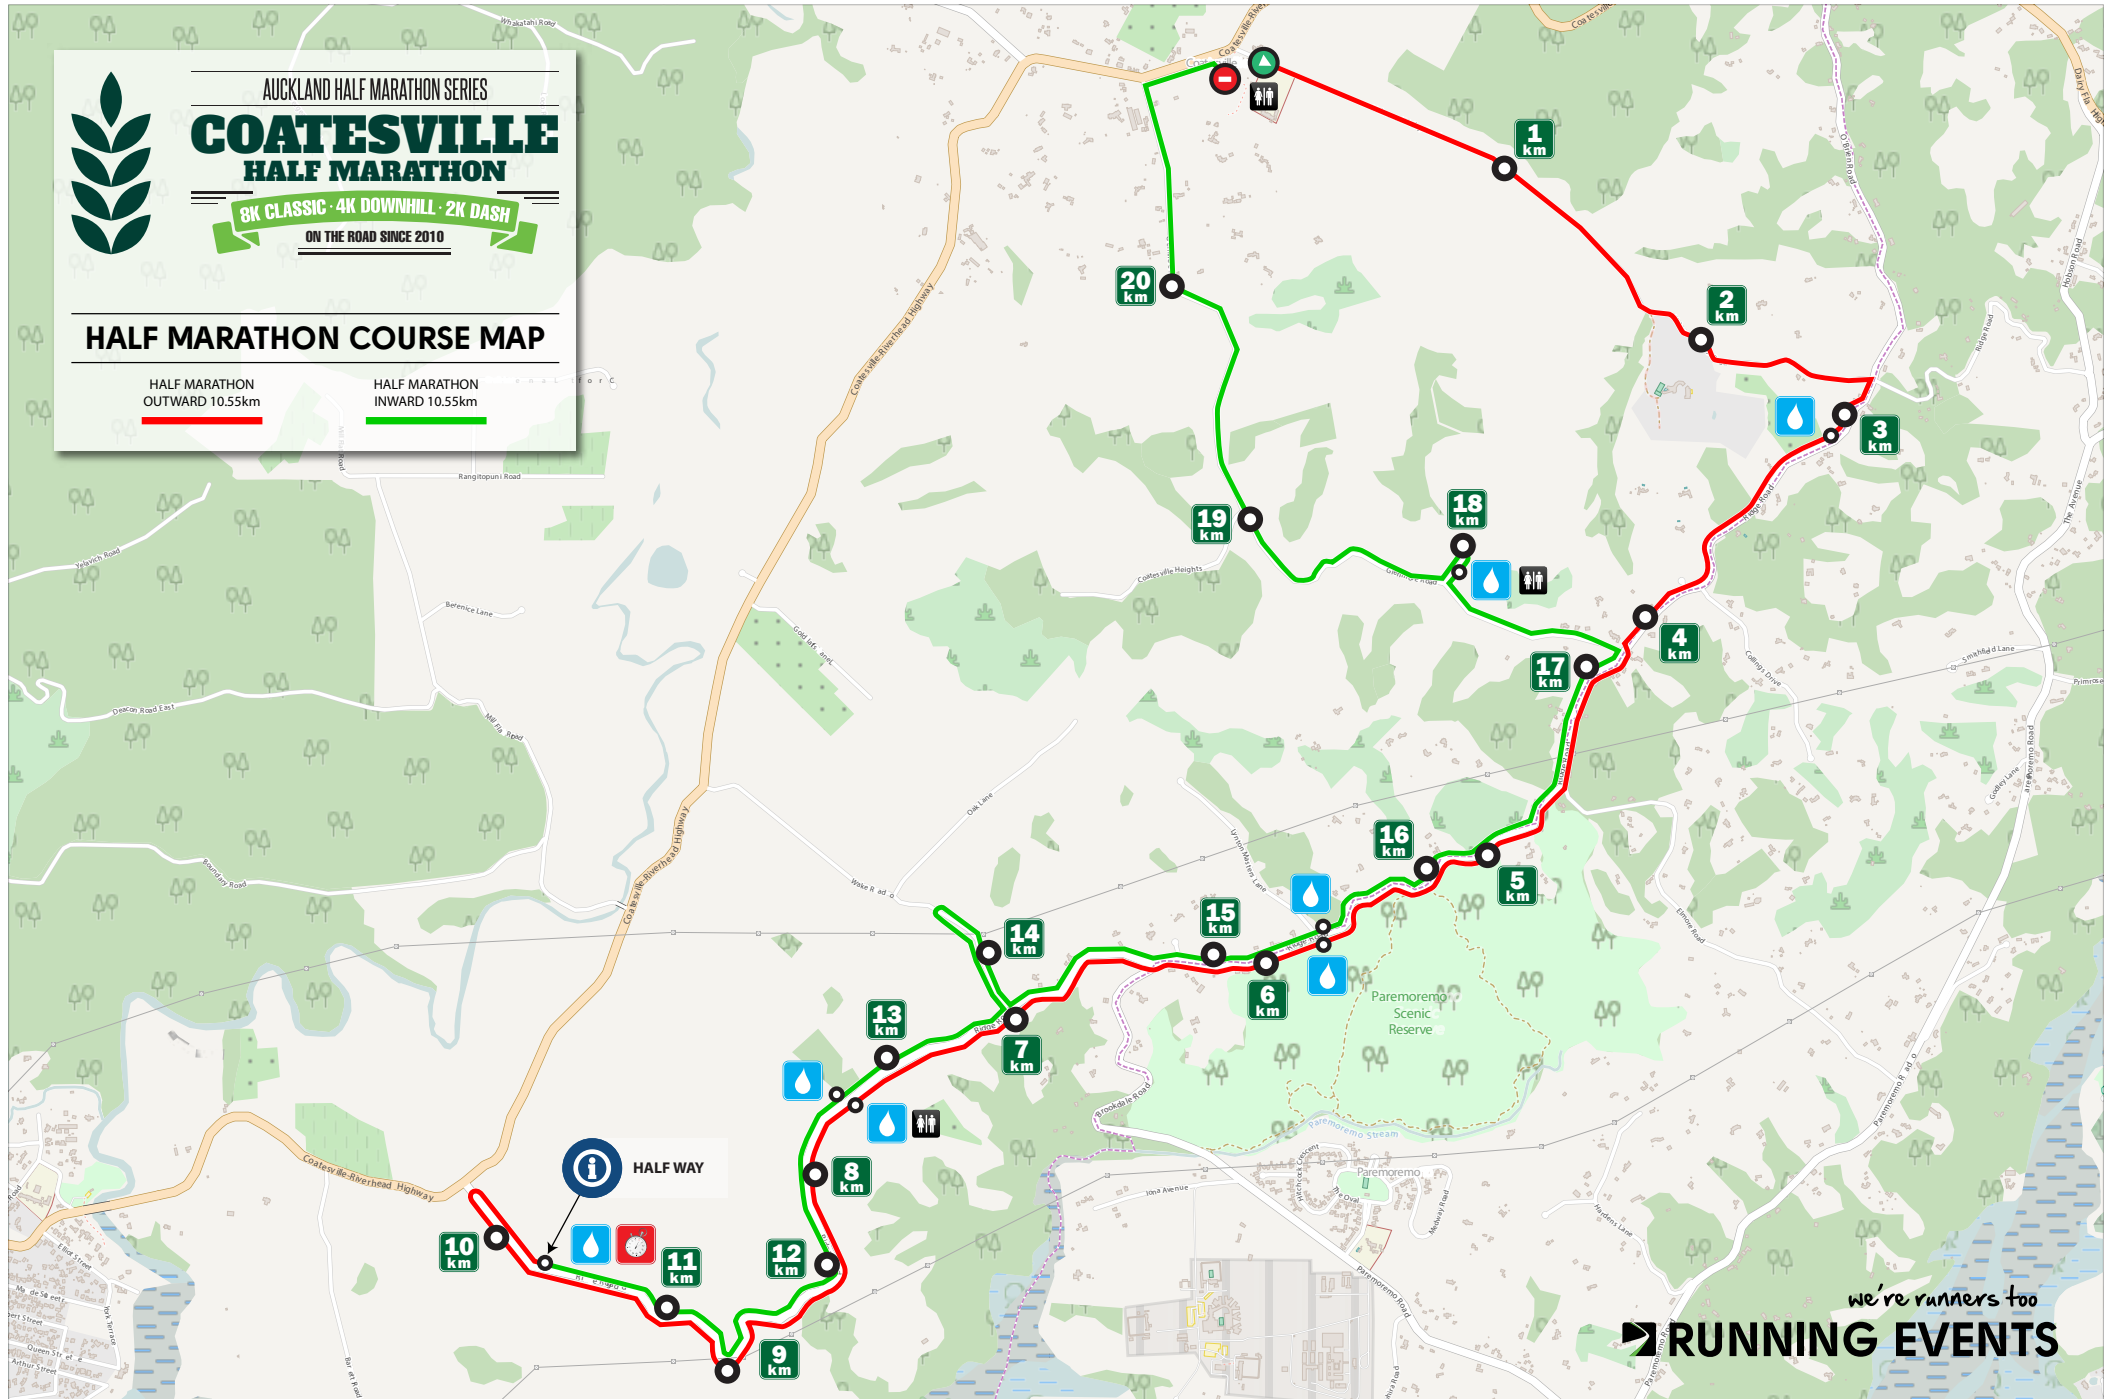

AUCKLAND HALF MARATHON SERIES

COATESVILLE HALF MARATHON

8K CLASSIC · 4K DOWNHILL · 2K DASH

ON THE ROAD SINCE 2010

HALF MARATHON COURSE MAP

HALF MARATHON
OUTWARD 10.55km

HALF MARATHON
INWARD 10.55km

we're runners too

RUNNING EVENTS